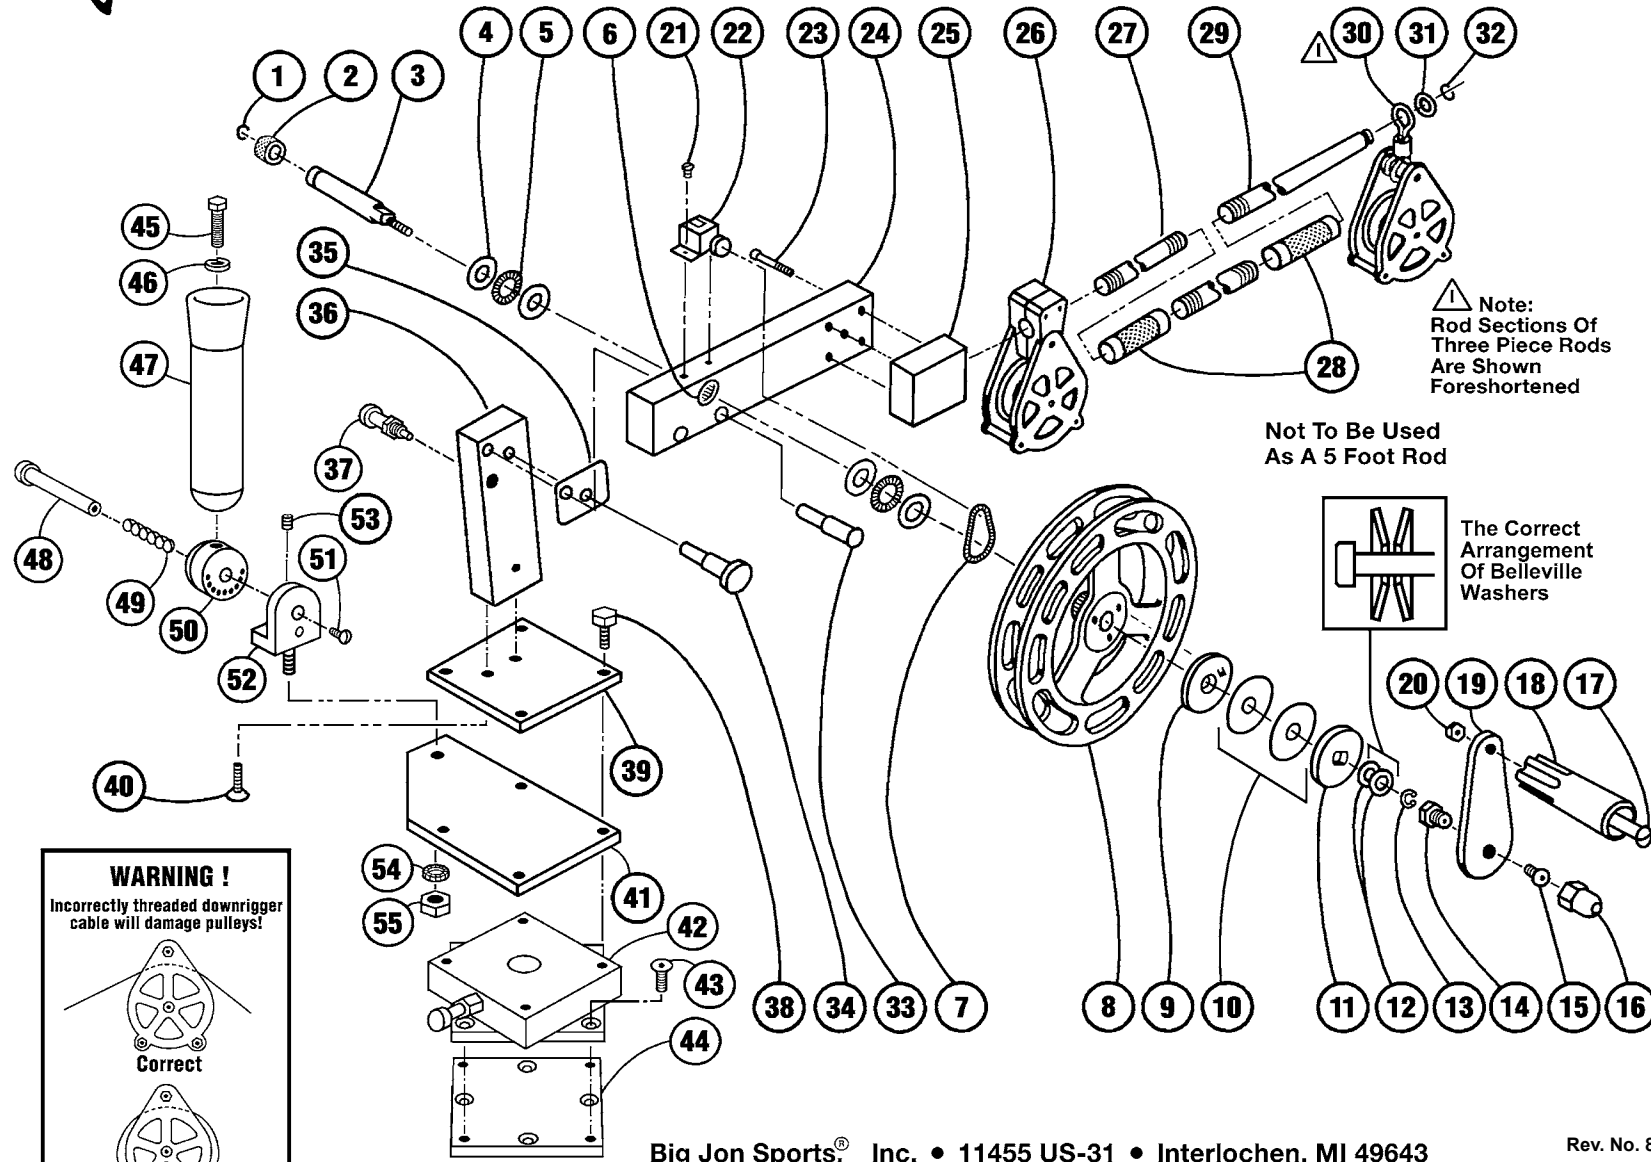

Captain's Pak[®] One-Hand-Crank Manual Siderigger

Parts List MD00500

Detail No.	Description	Qty.	Order By Part No.
1	Stainless Steel Collar Ring	1	2177
2	Shaft Collar	1	51408
3	Shaft	1	51756
4	Thrust Washers	4	2512B
5	Thrust Bearings	2	2512A
6	Clutch Bearings	1	2512
7	Counter Spring	1	2284
8	8 in. Reel	1	51407
9	Clutch Disk Inner	1	51098
10	Clutch Pad Kit - Contains: (2) Kevlar [®] Pads	1 Kit	KT2305
11	Clutch Disk Outer	1	51097
12	Belleville Washers	2	2246
13	E-Clip	1	2178
14	OHC Threaded Insert	1	51405
15	Shaft End Screw	1	2153
16	Acorn Nut	1	51406
17	Bolt w/ Sleeve	1	2005/51085
18	Handle	1	51161
19	Handle Arm	1	52508
20	5/16 in. Hex Nut	1	2121
21	Counter Screws	2	2014
22	RH Counter w/ Small Wheel	1	FC60035
23	10-32 x 1-1/4 in. SS SHC Screws	4	2022
24	Arm	1	51800
25	Threaded Arm Block	1	51018
26	Line Guide	1	BJ3049SRG
27	12 in. Rods	2	51048
28	Rod Collars	2	51044
29	18 in. End Rod	1	51125
30	5 Spoke Tip Assembly	1	BJ3049
31	Aluminum Tip Retainer	1	51043
32	Tip Retainer Ring	1	2181
33	Pivot Shaft	1	51808
34	Stop Pin	1	51807
35	Spacer	1	2199
36	Upright	1	51806
37	Latch Assembly	1	51227
38	1/4-20 x 1 in. SS Bolts	4	2012
39	6 Hole Base Plate	1	51003
40	5/16-18 x 1 in. Upright Screws	2	2003
41	S-Plate	1	52453
42	Swivel Base SMT1	1	SMT1
43	1/4-20 x 5/8 in. Flat Head Screws	4	2013
44	8 Hole Mounting Plate	1	51001
45	1/2-20 x 2 in. HHCS Bolt	1	2351
46	1/2 in. SS Lock Washer	1	2241
47	Multi-Set Tube & Plug w/ Cap	1	51221
48	1/2 x 2-1/4 in. Pivot Pin	1	55555
49	Multi-Set Spring	1	2600
50	Multi-Set Barrel	1	55551
51	1/4-20 x 3/8 in. Slotted Truss Hd. Scr.	1	2158
52	Multi-Set Igloo w/ Pin	1	55556
53	1/4-20 Set Screw	1	2261
54	3/8 in. Split Lock Washer	1	2237
55	3/8 in. Jam Nut	1	2113