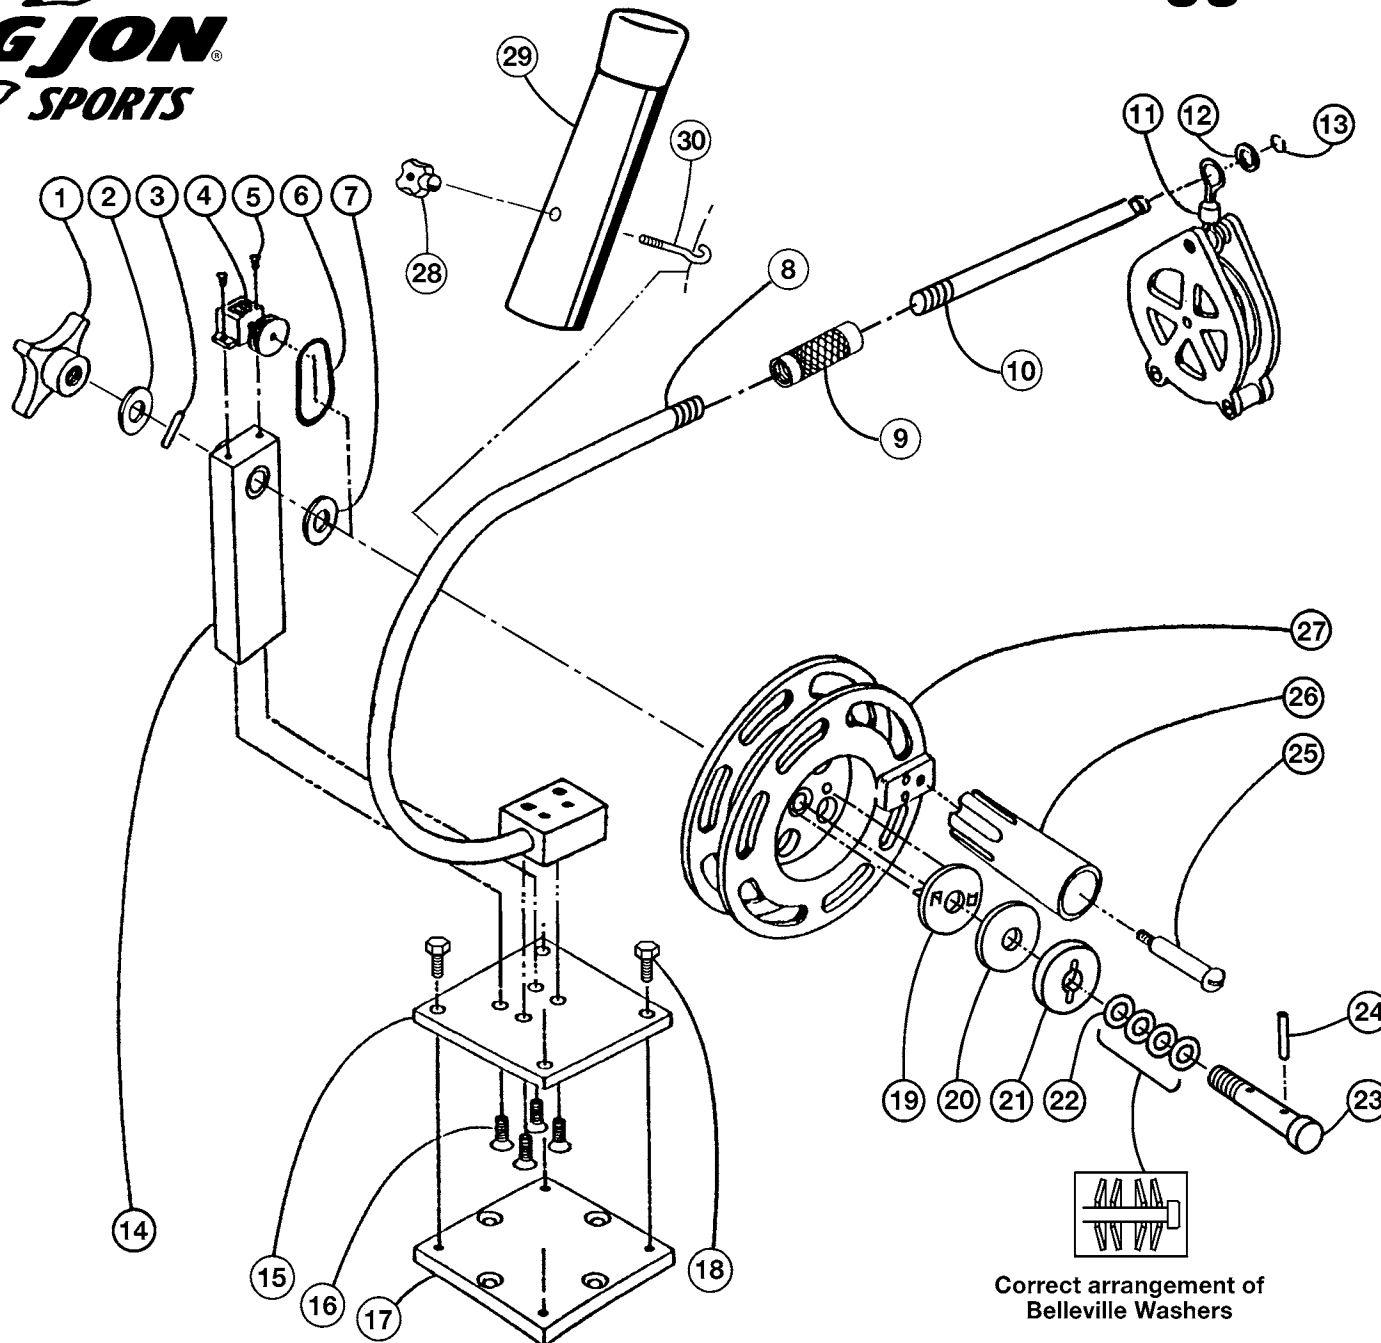

Gadabout[®] Manual Downrigger

Correct arrangement of Belleville Washers

Parts List MD00318

Detail No.	Description	Qty.	Order By Part No.
1	Clutch Knob	1	51152
2	Large Belleville Washer	1	2231
3	1/8 x 1 in. Roll Pin	1	2175
4	RH Counter w/ Med. Wheel	1	FC600JD88
5	Counter Screws	2	2014
6	Counter Spring / Small	1	2284
7	1/2 in. I. D. Washer	1	2238
8	J-Rod & Block Assembly	1	MDJROD/ASM
9	Rod Collar	1	51044
10	10-1/2 in. End Rod	1	51123
11	5 Spoke Tip Assembly	1	BJ3049
12	Aluminum Tip Retainer	1	51043
13	Tip Retainer Ring	1	2181
14	318 Upright w/ Bushing	1	51299
15	Base Plate	1	51002
16	1/4-20 x 3/4 in. Flat Head Screws	4	2009
17	8 hole Mounting Plate	1	51001
18	3/4 in. Hold Down Bolts	4	2017
19	Inner Clutch Disk	1	51098
20	Graphite Pad	1	2307
21	Outer Clutch Disk	1	51093
22	Belleville Washers	4	2231
23	Inner Shaft	1	51757
24	3/16 x 3/4 in. Dowel Pin	1	2165
25	Bolt w/ Sleeve	1 ea.	2005/51085
26	Handle	1	51161
27	6 in. Reel	1	51174C
28	Mounting Knob	1	51172
29	Rod Holder Tube & Cap	1	51045
30	Mounting Hook	1	2501