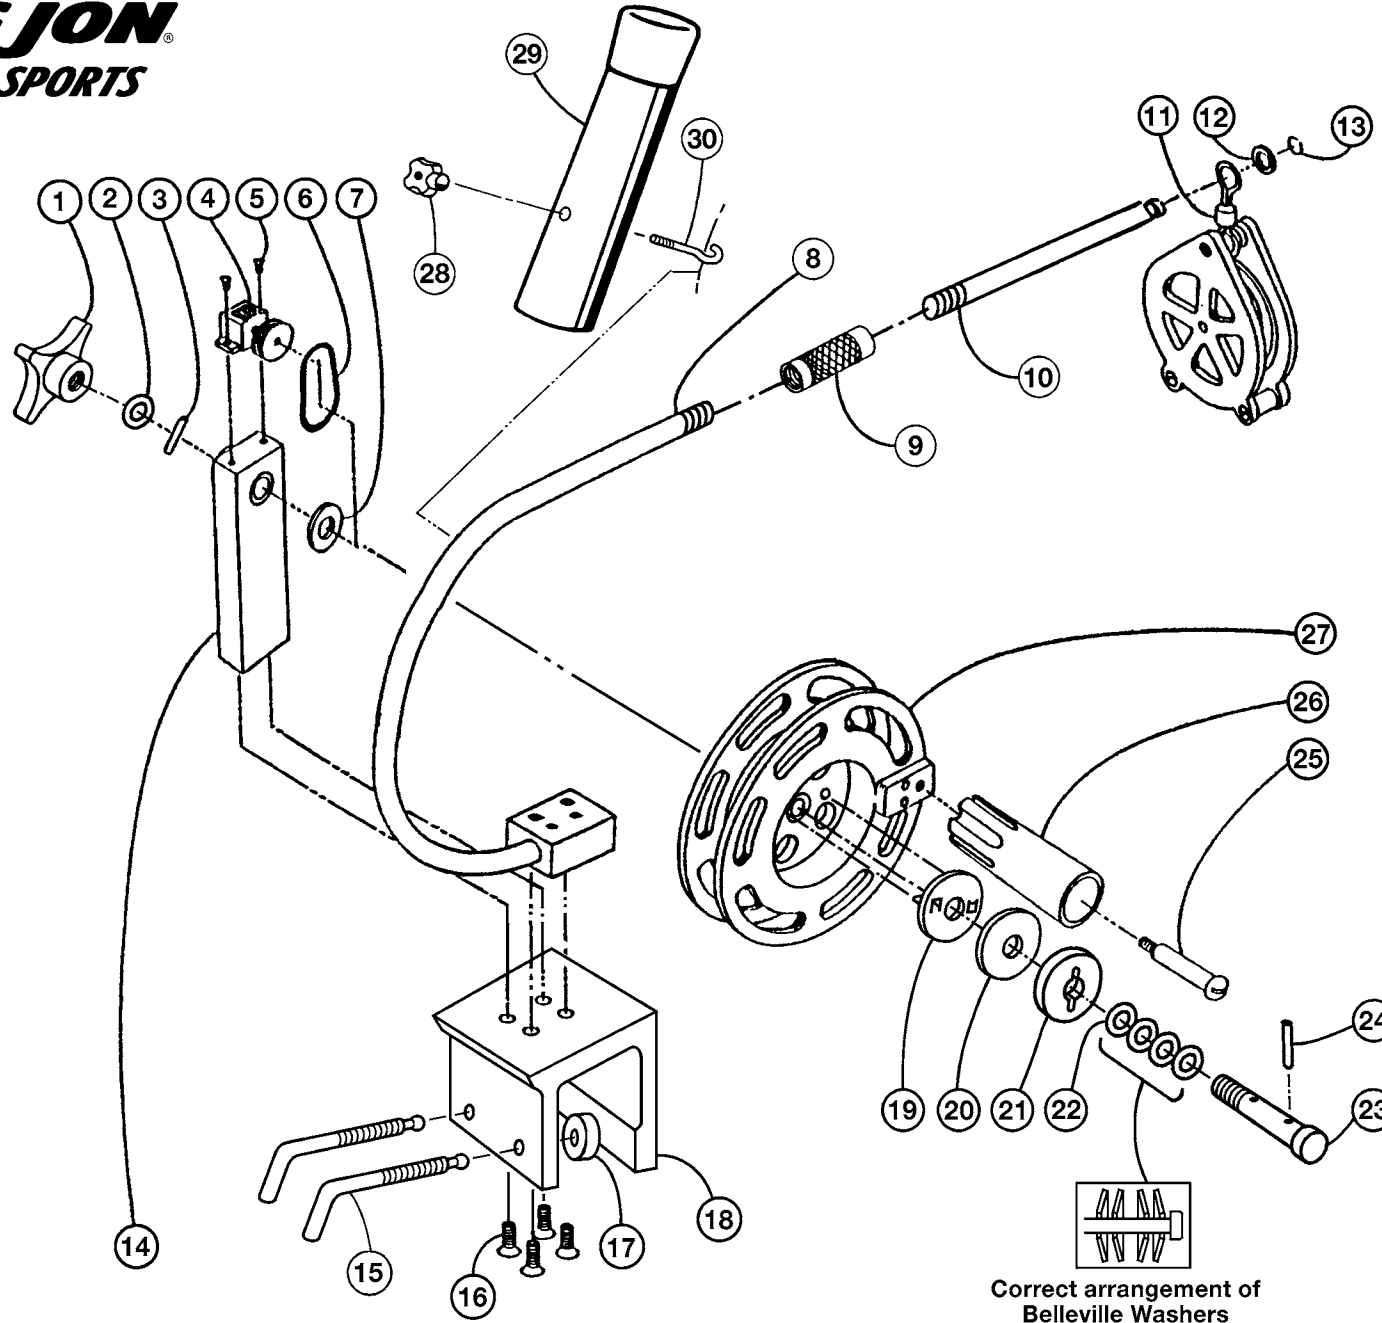

Runabout[®] Manual Downrigger

Parts List MD00320

Detail No.	Description	Qty.	Order By Part No.
1	Clutch Knob	1	51152
2	Belleville Washer	1	2231
3	1/8 x 1 in. Roll Pin	1	2175
4	RH Counter w/ Med. Wheel	1	FC600JD88
5	Counter Screws	2	2014
6	Counter Spring / Small	1	2284
7	1/2 in. I. D. Washer	1	2238
8	J-Rod & Block Assembly	1	MDJROD/ASM
9	Rod Collar	1	51044
10	10-1/2 in. End Rod	1	51123
11	5 Spoke Tip Assembly	1	BJ3049
12	Aluminum Tip Retainer	1	51043
13	Tip Retainer Ring	1	2181
14	318 Upright w/ Bushing	1	51299
15	Clamp Handle	2	51113
16	1/4-20 x 3/4 in. Flat Head Screws	4	2009
17	Clamp Handle Pads	2	51069B
18	Clamp Base	1	51295
19	Inner Clutch Disk	1	51098
20	Graphite Pad	1	2307
21	Outer Clutch Disk	1	51093
22	Belleville Washers	4	2231
23	Inner Shaft	1	51757
24	3/16 x 3/4 in. Dowel Pin	1	2165
25	Bolt w/ Sleeve	1 ea.	2005/51085
26	Handle	1	51161
27	6 in. Reel	1	51174C
28	Mounting Knob	1	51172
29	Rod Holder Tube & Cap	1	51045
30	Mounting Hook	1	2501