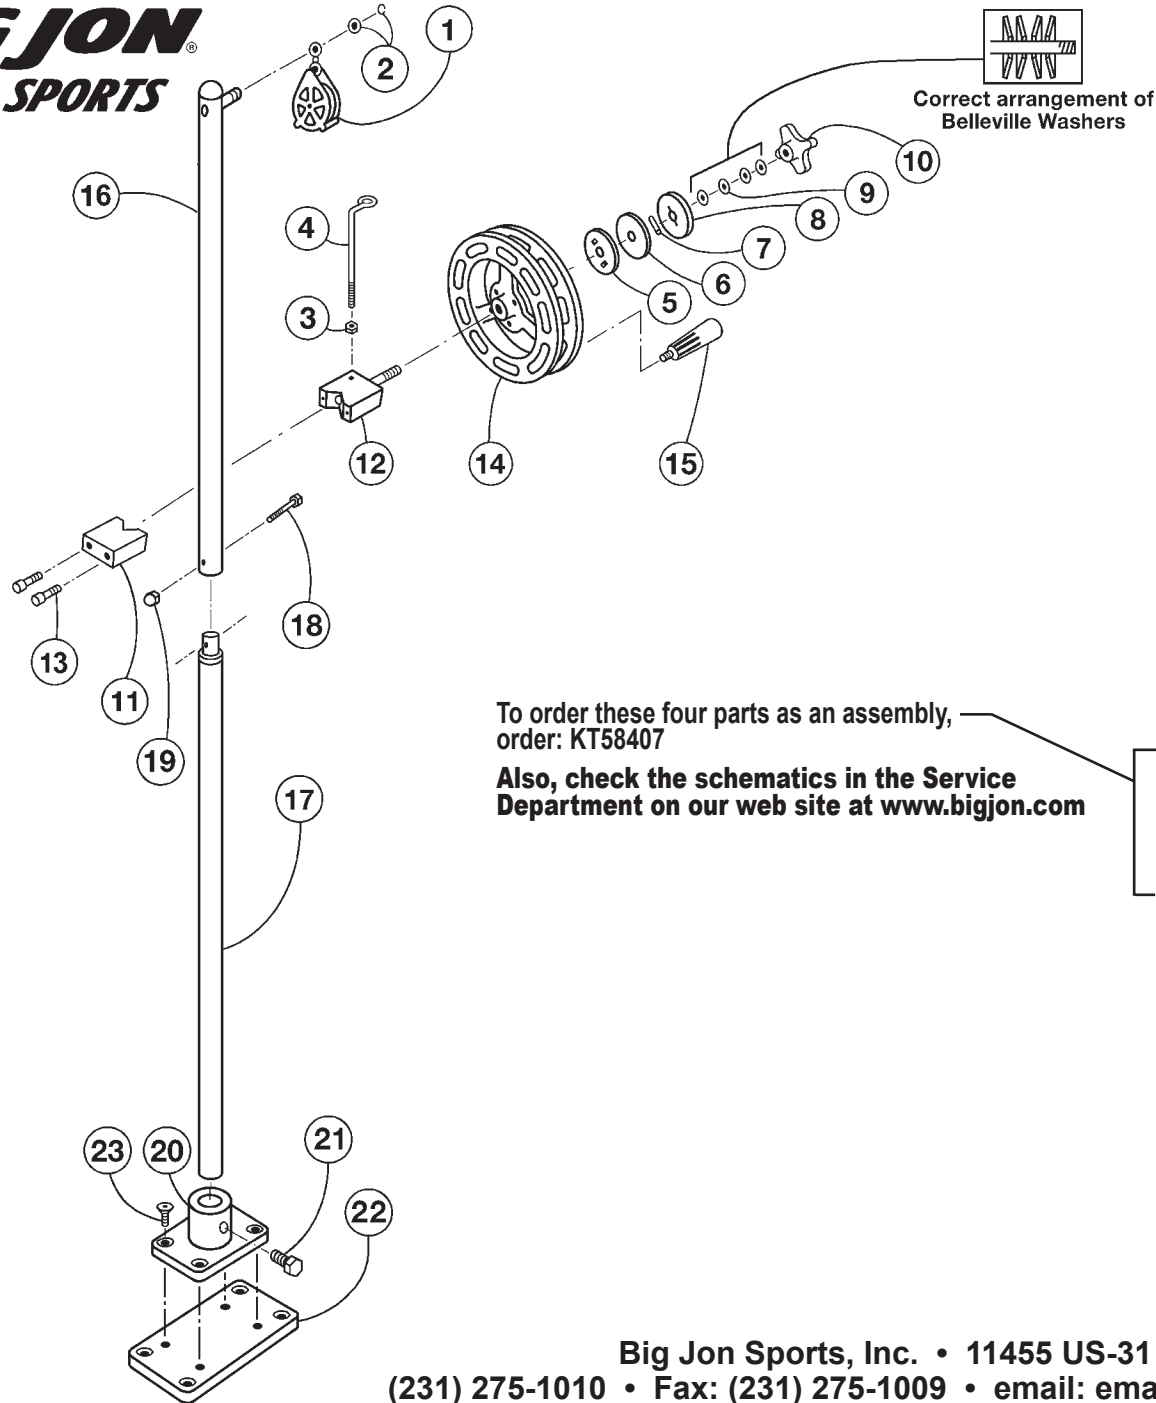

Single Manual Planer Rigger

Correct arrangement of Belleville Washers

To order these four parts as an assembly, order: KT58407
 Also, check the schematics in the Service Department on our web site at www.bigjon.com

Parts List PM00374

Detail No.	Description	Qty.	Order By Part No.	Qty. In Kit (KT)	
1	5 Spoke Tip Assembly (Includes: Tip Retainer Ring & Alum. Tip Retainer)	1	KT3049	1 per kit	
2	Tip Retainer Ring & Aluminum Tip Retainer	1	KT51043	1 per kit	
3	1/4-20 Hex Nut	1	2133		
4	Guide / Eye	1	2500		
5	Inner Clutch Disk	1	KT51098	1 per kit	
6	Graphite Pad	1	KT2307	2 per kit	
7	Shaft Dowel Pin	1	2165		
8	Outer Clutch Disks	1	KT51093	1 per kit	
9	Regular Belleville Washers	4	KT2231	4 per kit	
10	Regular Clutch Knobs	1	KT51152	2 per kit	
11	A-Reel Clamp (No Shaft)	1	51300		
12	B-Reel Clamp (w/ Shaft Assembly)	1	51301/ASM		
13	5/16-18 x 2 in. SCH Screws	2	2144		
14	8 in. Reel w/ Bushing	1	KT51164	1 per kit	
15	Handle Assembly	1	KTHA101	1 per kit	
16	Upper Mast Section	1	51281/SM		
17	Lower Mast Section	1	51286		
18	5/16-18 Bolt	1	2400		
19	5/16-18 Acorn Bolt	1	2161		
20	Mounting Base	1	KT58407	1 per kit	
21	51226 - Latch Assembly	1		1 per kit	
22	4 in. x 6 in. Mounting Plate	1		Sold As A Set	1 per kit
23	1/4-20 x 5/8 in. SS Flat Head Socket Bolt	4		4 per kit	