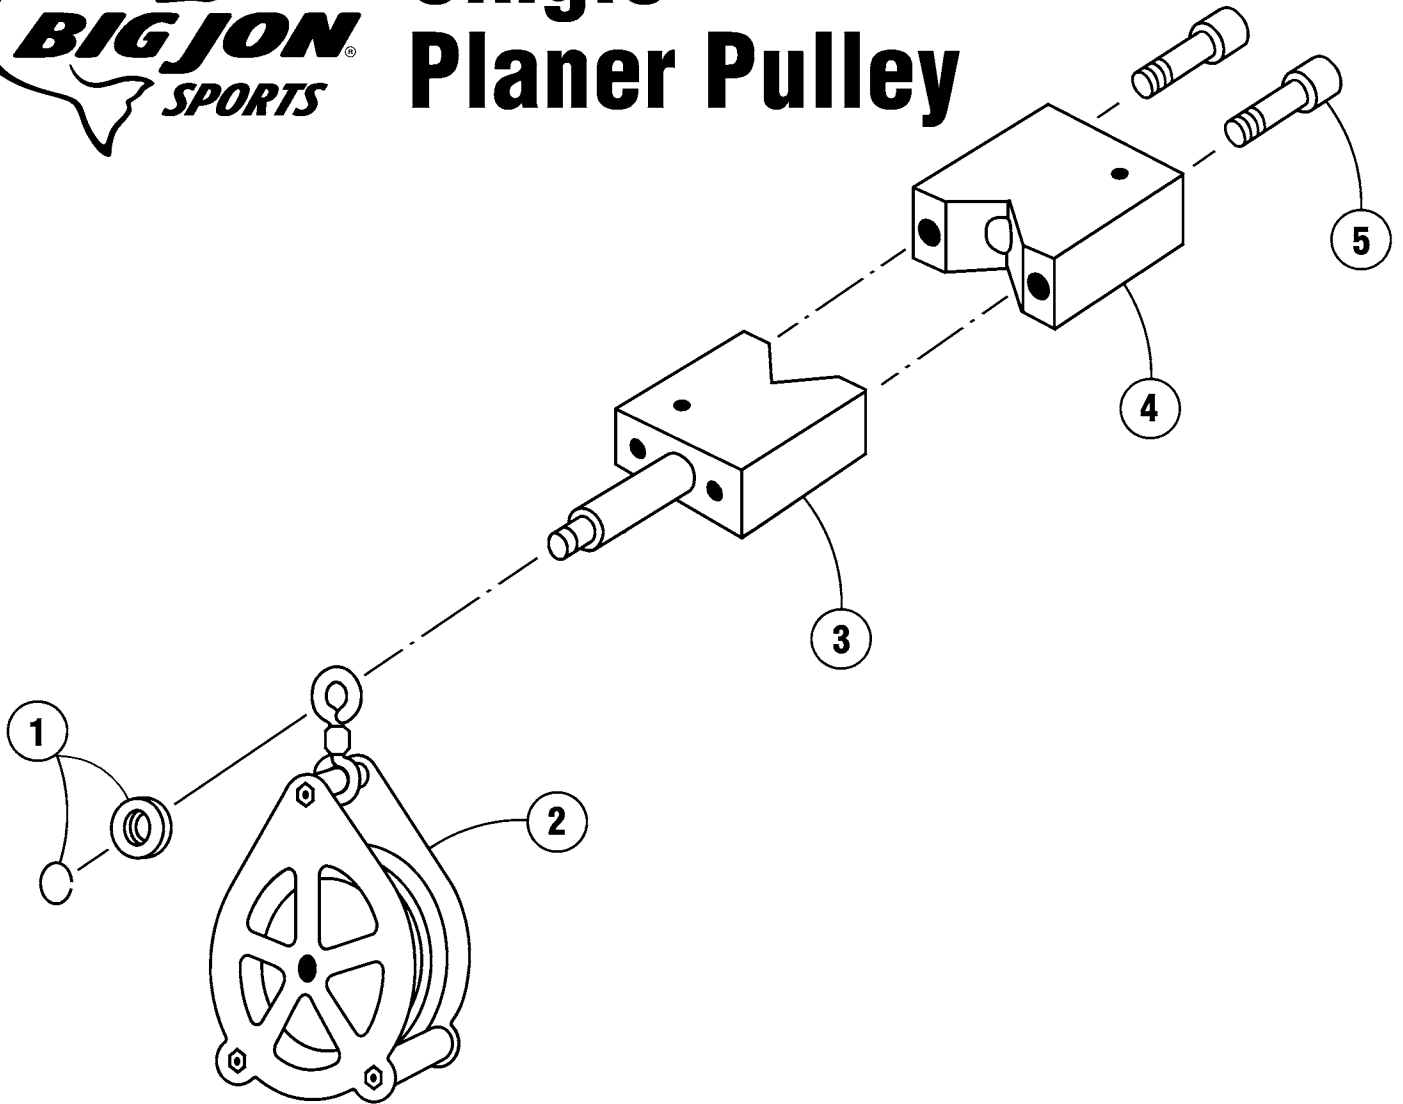

Single Planer Pulley

Parts List PM00472

Detail No.	Description	Qty.	Order By Part No.
1	Tip Retainer Ring & Aluminum Tip Retainer	1	KT51043
2	5 Spoke Tip Assembly	1	KT3049*
3	B-Clamp (w/ Shaft Assembly)	1	51273P/ASM
4	A-Clamp (No Shaft)	1	51272
5	5/16-18 x 2 in. SCH Screws	2	2141

* KT3049 5 Spoke Tip Assembly includes: Alum. Tip Retainer & Retainer Ring